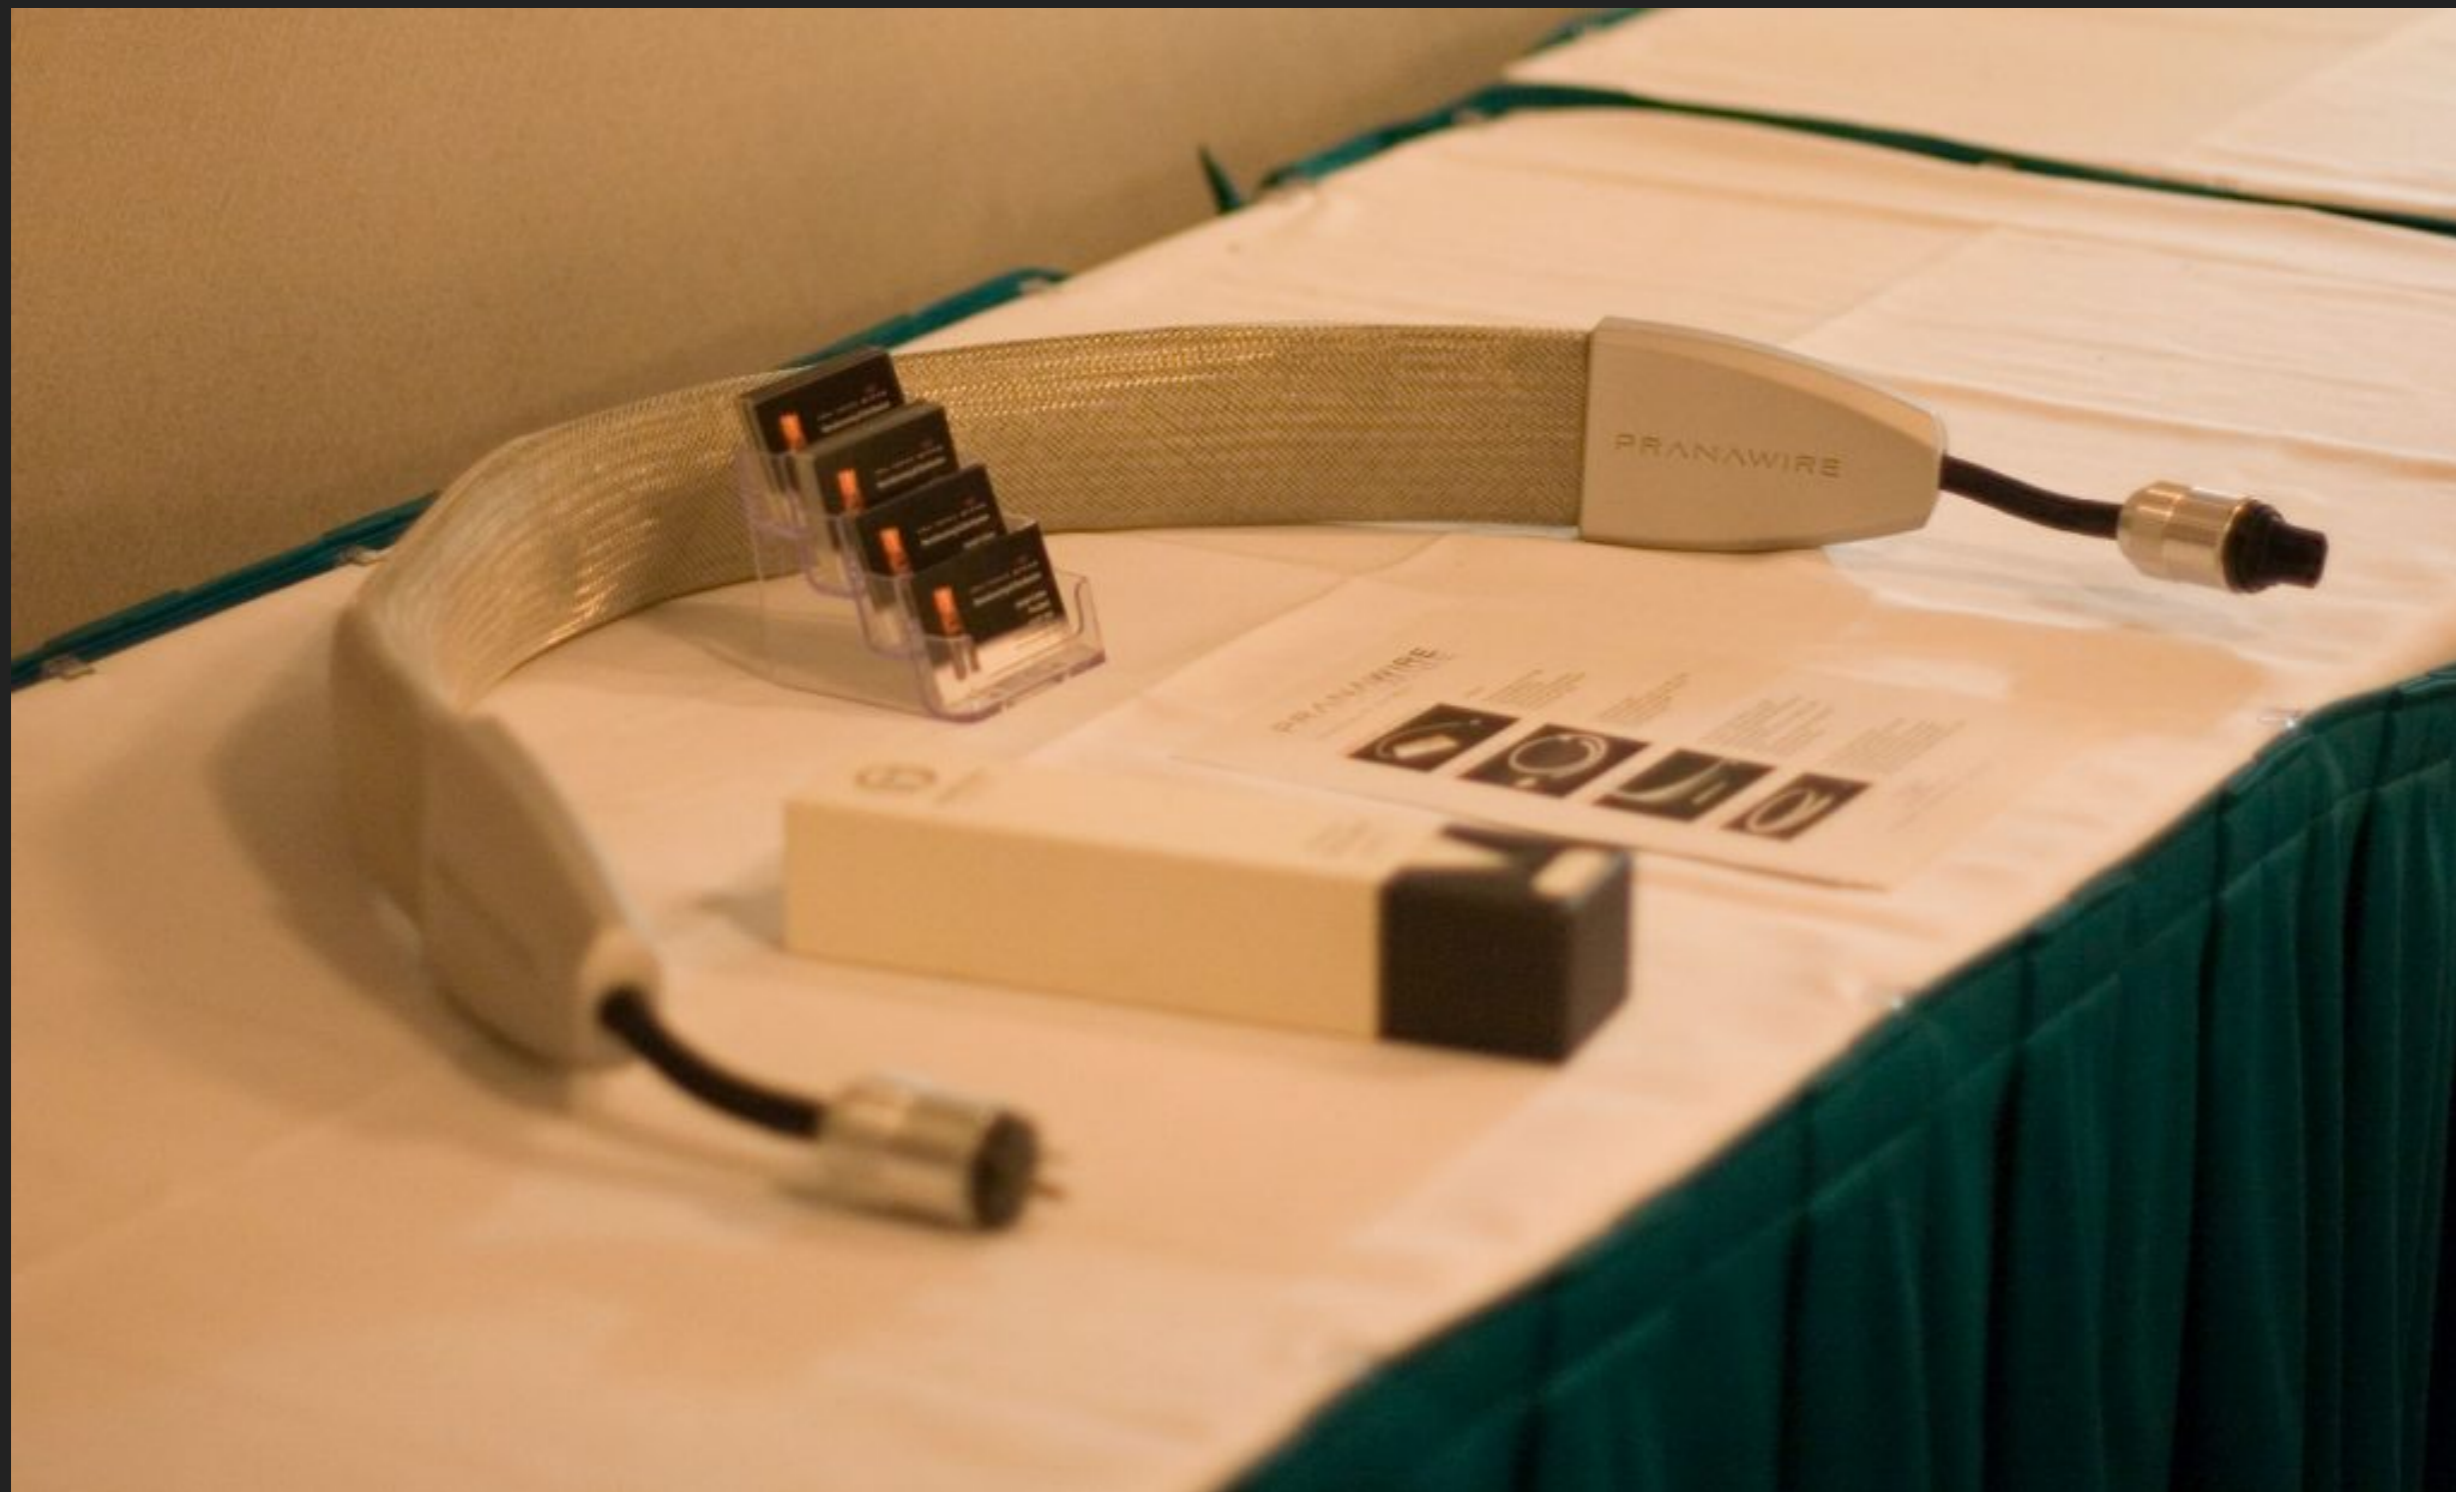

PRANAWIRE CABLES

PRANAWIRE ARHAT

Arhat Speaker & Interconnect Cable

Hearing a major breakthrough in sound reproduction for the first time, one's recognition and understanding of the event is instantaneous and undeniable.

When making this all out assault on the upper limits of performance, tested principles were combined with daring innovations to arrive at a new stage of evolution. By combining the ribbon used in the Nataraja speaker cable (13 gauge) with the one used in the Cosmos (7 gauge) and adding a third (outer) shield and other enhancements, we arrived at a level of performance challenged only by our flagship Avatar speaker cable. The first thing you notice is the superior grip the Arhat has on the music. Everything, from the fastest leading edges to the most subtle overtones and longest decays, comes to life. Bass support is rock solid, and the highs seem to go on forever. The all important mid-range has an uncanny sense of realism. A breath-taking panorama of the performance is revealed for the first time.

Pure silver, custom made ribbons - 6 gauge architecture

Multi-layered, 3 shield -17 element construction for maximum noise reduction and noise absorption

Custom Vibration Damping

Oyaide Spade Lugs or Banana Plugs

Uncanny Realism

Ultimate depth, clarity, transparency and speed

Highest density of timbral, spacial and ambient information

Relaxed natural sound